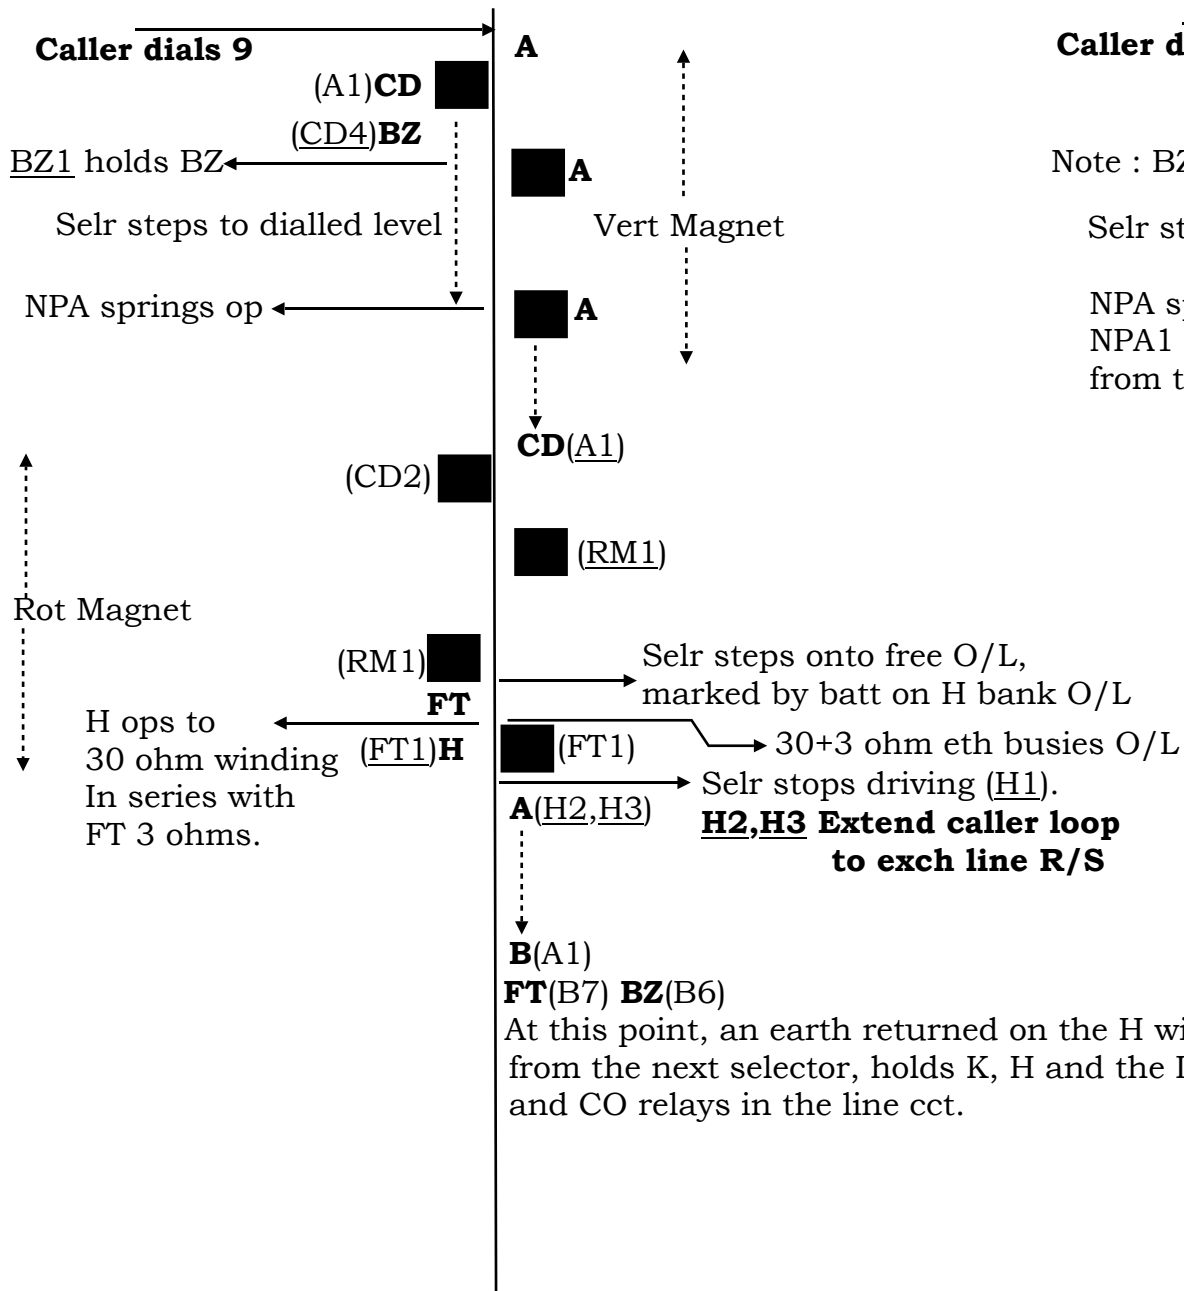

BD-FT strap inserted, lev 9 permitted

BD-FT strap omitted, lev 9 barred

**Parkend Exchange
Line Circuit , Start Distribution
& Group Selector
Dialling Level 9**