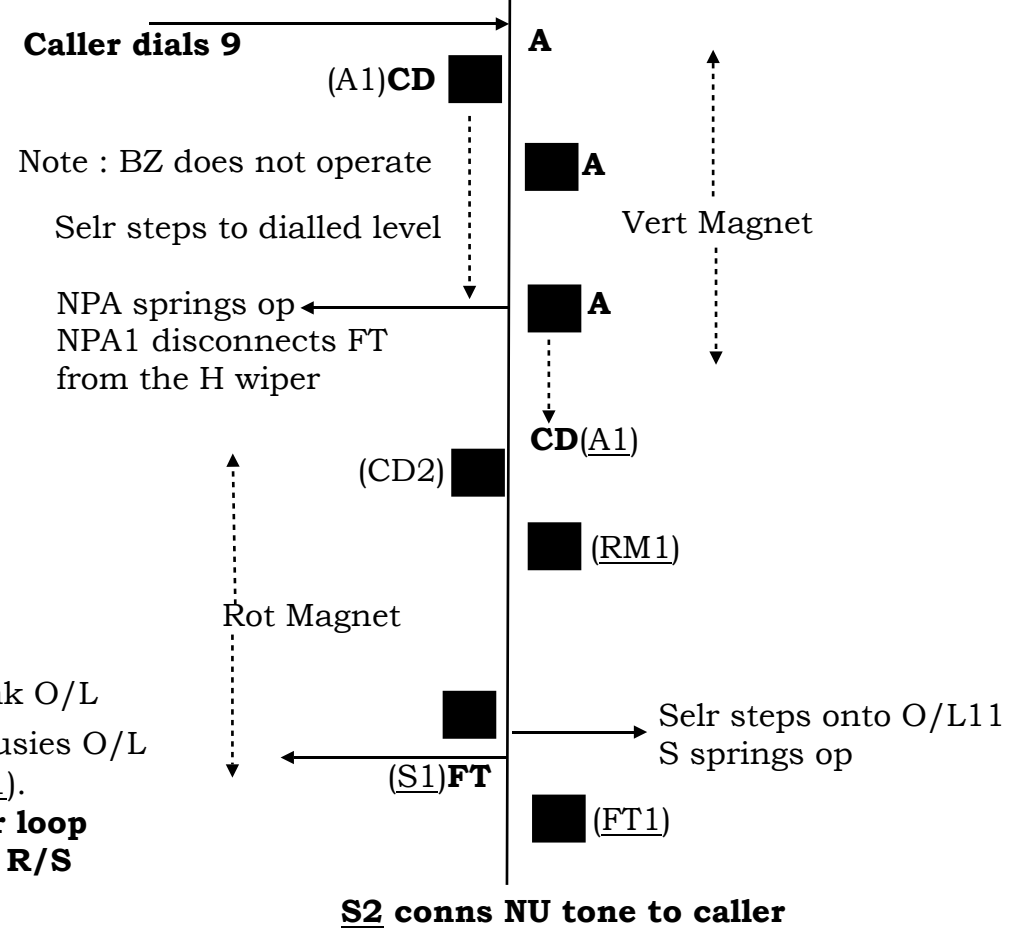

BD-FT strap inserted, lev 9 permitted

BD-FT strap omitted, lev 9 barred

**Parkend Exchange
Line Circuit , Start Distribution
& Group Selector
Dialling Level 9**