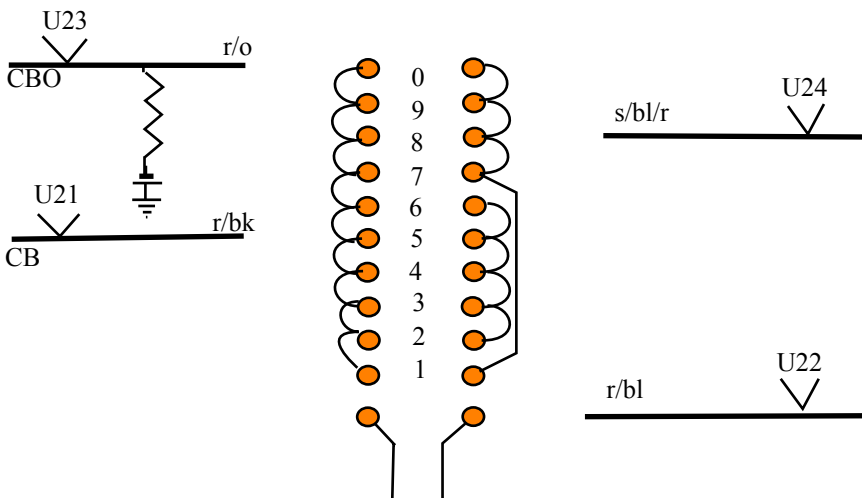

Rack A2 Incoming Group Selectors

Incoming selectors
not in use

Vertical Marking Bank Strapping Rack A2

Issue 2 23/12/06 Lev 3 opened
Issue 3 17/04/07 Lev 2 etc opened

Dean Forest Railway