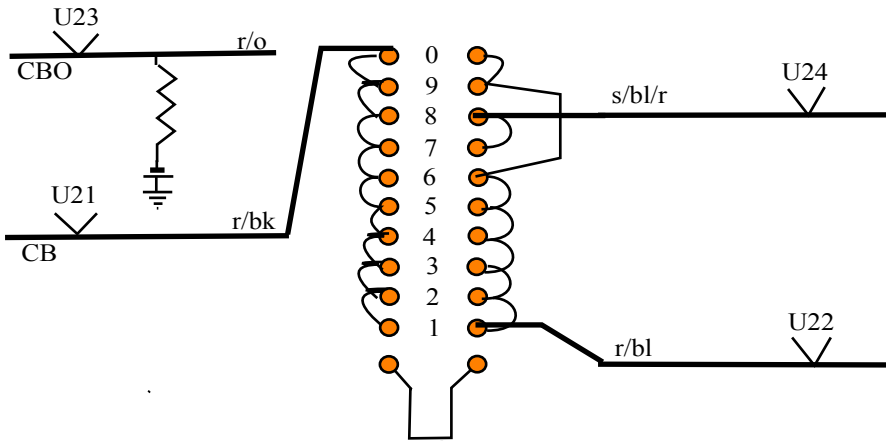

Rack A2 Local Group Selectors

Ord (on-site) / CCB(demo)

- 0 Working / Barred
- 9 Working / Barred
- 8 Working / Working
- 7 Working / Working
- 6 Working / Barred
- 5 Working / Barred
- 4 Working / Barred
- 3 Working / Barred
- 2 Working / Barred
- 1 Working / Barred

Note : On levels available for demo lines strap U21 to AB1 and U24 to AB2
On levels barred for demo lines, strap U21 to AB1 and U22 to AB2
On spare levels, strap U23 to AB1 and U22 to AB2 (note that there are no levels marked as spare on the above strappings. Spare levels return NU from NU Relay Set).