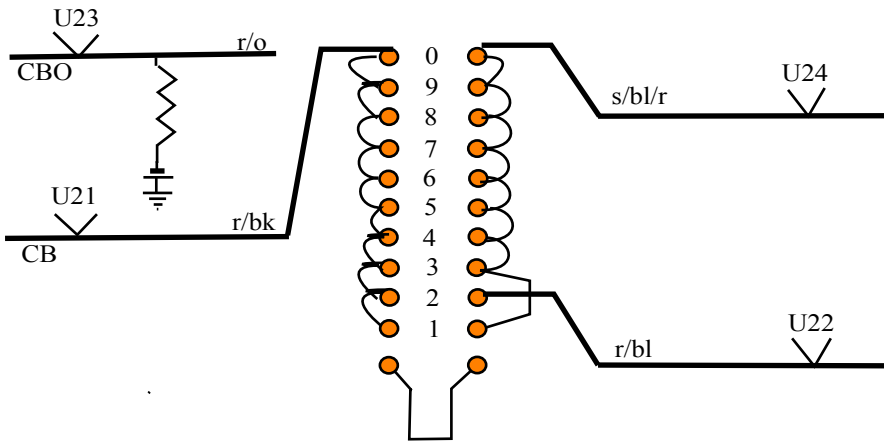

Rack A1 Local Group Selectors

Ord (on-site) / CCB(off-site)

| | |
|---|-------------------|
| 0 | Working / Working |
| 9 | Working / Working |
| 8 | Working / Working |
| 7 | Working / Working |
| 6 | Working / Working |
| 5 | Working / Working |
| 4 | Working / Working |
| 3 | Working / Working |
| 2 | Working / Barred |
| 1 | Working / Working |

Note : On levels available for off-site lines strap U21 to AB1 and U24 to AB2

On levels barred for off-site lines, strap U21 to AB1 and U22 to AB2

On spare levels, strap U23 to AB1 and U22 to AB2 (note that there are no levels marked as spare on the above strappings. Spare levels return NU from NU relay set)