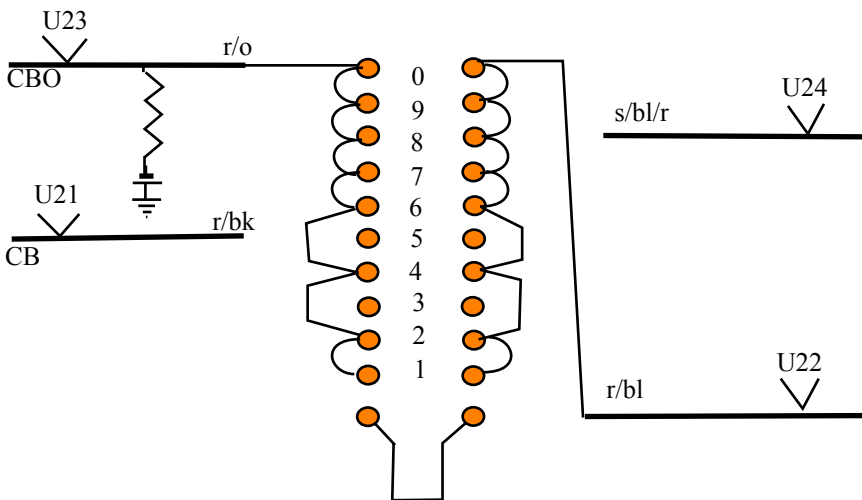

Rack A1 Incoming Group Selectors

Incoming selectors
in use as Asterisk first selectors

All levels barred except 3 & 5

Vertical Marking Bank Strapping Rack A1

Issue 2 23/12/06 Lev 3 opened

Issue 3 17/04/07 Lev 2 etc opened

Issue 4 11/05/11 Asterisk Firsts Opened

Dean Forest Railway